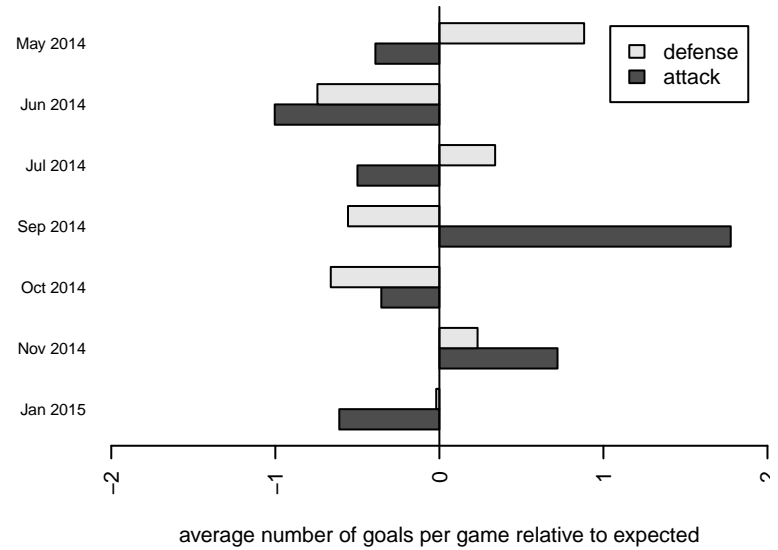

Performance relative to 13 month average