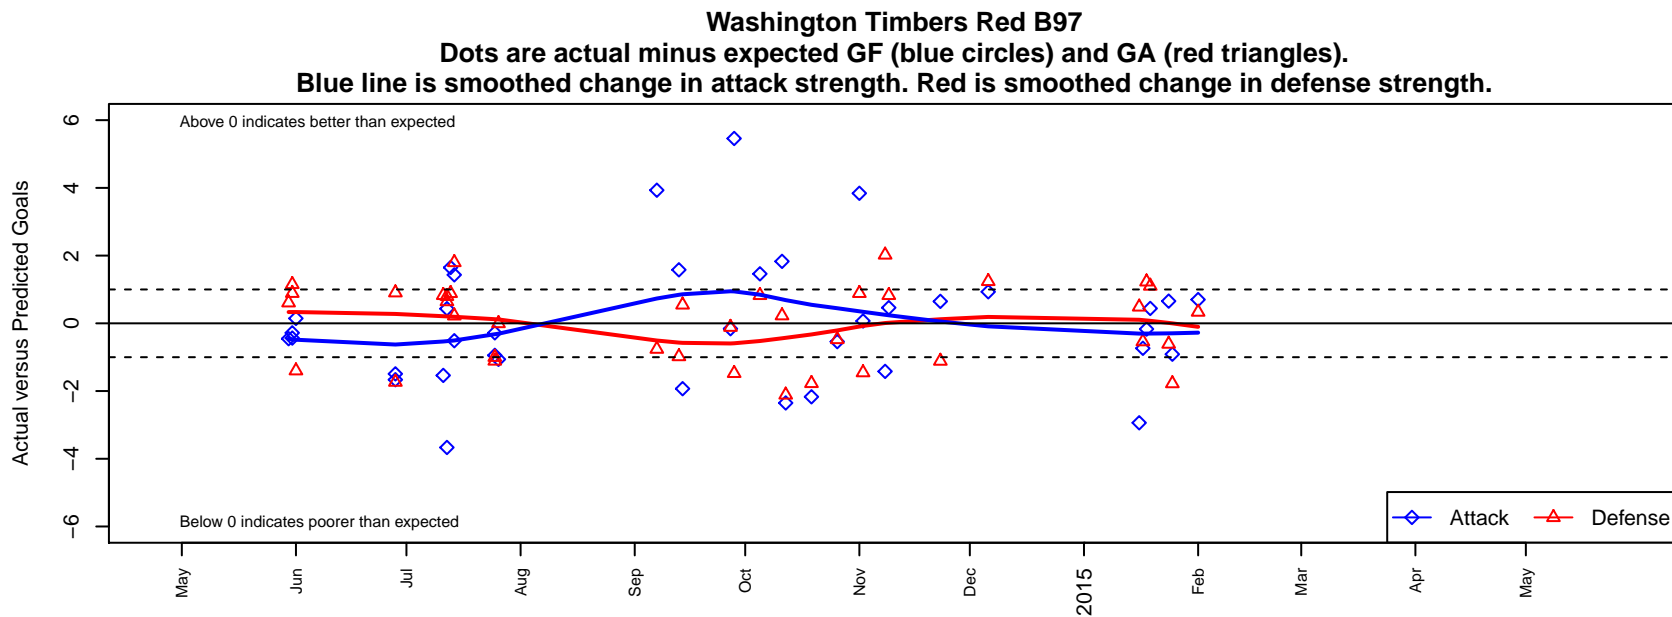

## Washington Timbers Red B97

Washington Timbers  
 Vancouver, WA  
 B97 total strength=1748  
 attack=33.1 defense=21.6  
 fall league = RCL B97 Div 2

alt names used:  
 WASHINGTON TIMBERS FC B97 RED (WA)  
 Washington Timbers B97 Red  
 Washington Timbers B97 Red  
 WASHINGTON TIMBERS B97 [Red]  
 Washington Timbers B97 Red  
 WASHINGTON TIMBERS B97  
 WASHINGTON TIMBERS FC WASHINGTON 1

**attack and defense variance (black dot)  
relative to other teams  
and top 10 in region**

**attack and defense rating  
relative to others at age  
and all opponents in last 13 months**

**Performance relative to 13 month average**