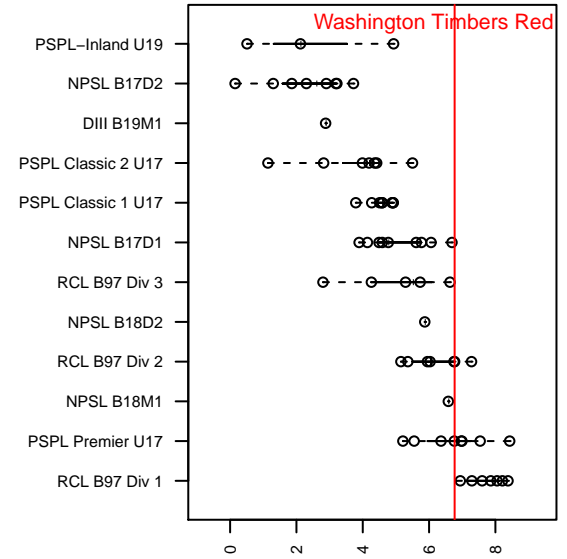

## Washington Timbers Red B97

Washington Timbers  
 Vancouver, WA  
 B97 total strength=1748  
 attack=33.1 defense=21.6  
 fall league = RCL B97 Div 2

alt names used:  
 WASHINGTON TIMBERS FC B97 RED (WA)  
 Washington Timbers B97 Red  
 Washington Timbers B97 Red  
 WASHINGTON TIMBERS B97 [Red]  
 Washington Timbers B97 Red  
 WASHINGTON TIMBERS B97  
 WASHINGTON TIMBERS FC WASHINGTON 1

Venues played:  
 2014 Showcase of Champions U16 Red  
 2014 Clash At the Border Platinum/Gold HS  
 2014 Nike Crossfire Challenge Silver U17  
 2014 Oswego Nike Cup Super Group Gold U19  
 2014 RCL B97 Div 2  
 2014 Portland Winter Showcase U17  
 2014 WYS Championship B97

**attack and defense variance (black dot)  
relative to other teams  
and top 10 in region**

**attack and defense rating  
relative to others at age  
and all opponents in last 13 months**

**Performance relative to 13 month average**